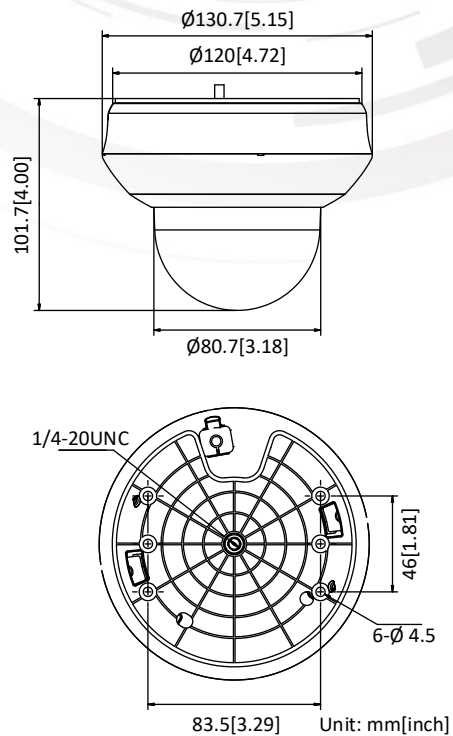

**HWP-N2204IH-DE3 (C)**  
**2MP 4× IR Network PTZ Camera**

**Key Features**

- 1/3" progressive scan CMOS
- Up to 1920 × 1080@30fps resolution
- Min. illumination:  
Color: 0.005 Lux @(F1.6, AGC ON)  
B/W: 0.001 Lux @(F1.6, AGC ON)  
0 Lux with IR
- 4× optical zoom, 16 × digital zoom
- 120 dB WDR, 3D DNR, EIS,  
Regional Exposure, Regional Focus
- 12 VDC & PoE
- Up to 20 m IR distance
- IK10, IP66
- Support H.265+/H.265 video compression
- Built-in microphone

**Available Model**

- HWP-N2204IH-DE3 (C)

**Dimension**