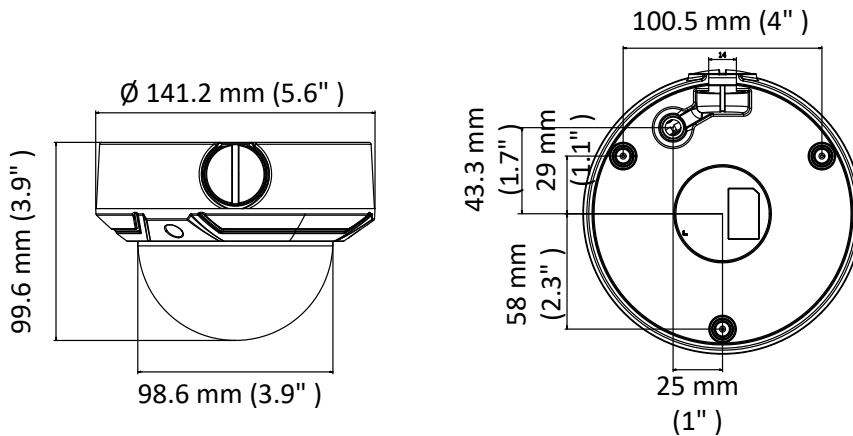

	802.1X, QoS, IPv6, UDP, Bonjour
General Function	One-key reset, anti-flicker, heartbeat, mirror, password protection, privacy mask, watermark
API	ONVIF (PROFILE S, PROFILE G), ISAPI
Simultaneous Live View	Up to 6 channels
User/Host	Up to 32 users 3 levels: Administrator, Operator and User
Client	iVMS-4200, iVMS-4500, iVMS-5200
Web Browser	IE8+, Chrome 31.0-44, Firefox 30.0-51, Safari 8.0+
Interface	
Communication Interface	1 RJ45 10M/100M self-adaptive Ethernet port
Video Output (Without -Z)	1Vp-p composite output (75 Ω/BNC)
General	
Operating Conditions	-30 °C to 50 °C (-22 °F to 122 °F), humidity: 95% or less (non-condensing)
Power Supply	12 VDC ± 25%, 5.5 mm coaxial power plug PoE (802.3af, class 3)
Power Consumption and Current	-Z: 12 VDC, 0.8 A, Max: 10 W; PoE: (802.3af, 36 V to 57 V), 0.4 A to 0.2 A, Max: 12 W -V: 12 VDC, 0.5 A, Max: 6 W; PoE: (802.3af, 36 V to 57 V), 0.3 A to 0.1 A, Max: 8 W
Protection Level	IP67, IK10
Material	Metal & Plastic
Dimensions	Camera: Ø 141.2 mm × 99.6 mm (Ø 5.6" × 3.9") With package: 140 mm × 140 mm × 154 mm (5.5" × 5.5" × 6.1")
Weight	Camera: approx. 830 g (1.8 lb.) With package: approx. 1070 g (2.4 lb.)

Available Model

HWI-D620H-V (2.8 mm to 12 mm), HWI-D620H-Z (2.8 mm to 12 mm)

Dimension

Accessory

D20-AP(White)
Adapter Plate

DS-1273ZJ-135
Wall Mount

DS-1273ZJ-135B
Wall Mount

DS-1280ZJ-DM21
Junction Box