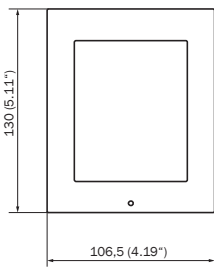

Dimensions and fitting

2N[®] IP Solo

WALL-MOUNTED

FLUSH-MOUNTED