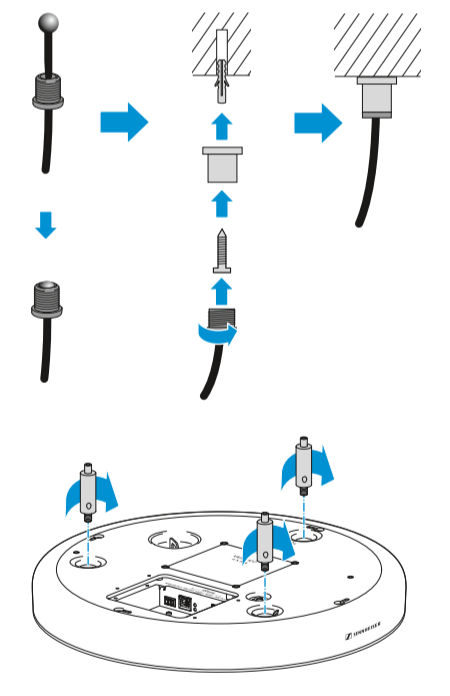

i Align with camera control.
Check 0° mark before fastening!

Swappable logo plate

Interfaces

- 1 Analog OUT
- 2 PoE Out / Dante II
- 3 Daisy Chain Status
- 4 PoE Staus
- 5 Reset
- 6 PoE IN / CTRL / Dante I

Flush Mounted

i Use drilling template Art. no. 594561!

i Plug and eyebolt are not included.

- 1. Attach safety ropes.
- 2. Connect cable(s).
- 3. Lift microphone up towards ceiling.
- 4. Pull ropes to tension.
- 5. Fasten microphone.

i Attach pipe clamps if needed (not included).

i Lefthand drive!

i Cut off overhanging rope!

i Attach safety rope and suspension ropes!
Follow mounting steps in chapter "Suspended".

Surface Mounted

1. Attach safety rope.
2. Connect cable(s).
3. Lift microphone up towards ceiling.
4. Pull rope to tension.
5. Fasten microphone.

Suspended

VESA Mounted