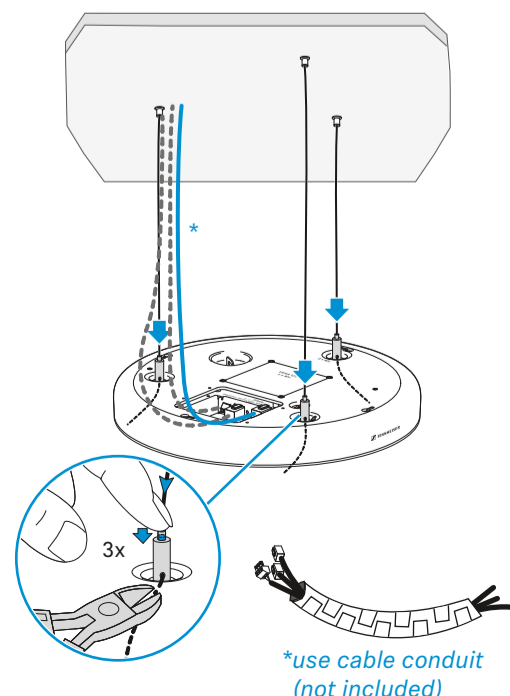

Surface Mounted

1. Attach safety rope.
2. Connect cable(s).
3. Lift microphone up towards ceiling.
4. Pull rope to tension.
5. Fasten microphone.

Suspended

VESA Mounted