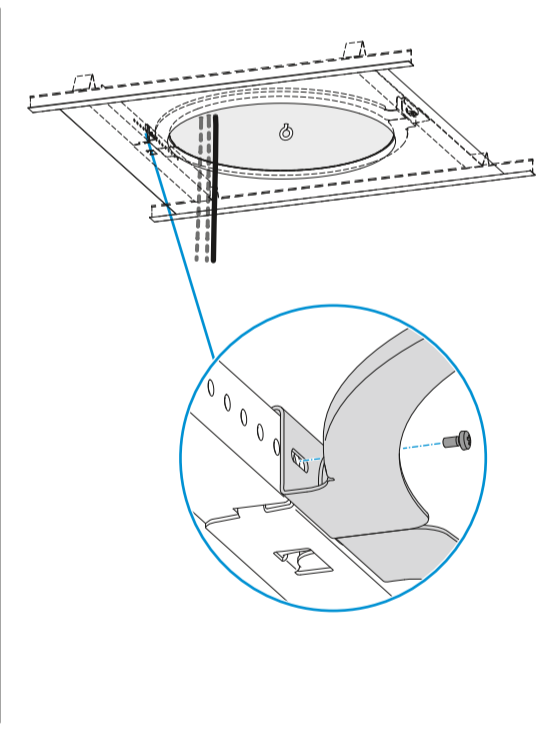

i Align with camera control.
Check 0° mark before fastening!

Swappable logo plate

Interfaces

- 1 Analog OUT
- 2 PoE Out / Dante II
- 3 Daisy Chain Status
- 4 PoE Staus
- 5 Reset
- 6 PoE IN / CTRL / Dante I

Flush Mounted

i Use drilling template Art. no. 594561!

i Plug and eyebolt are not included.

- 1. Attach safety ropes.
- 2. Connect cable(s).
- 3. Lift microphone up towards ceiling.
- 4. Pull ropes to tension.
- 5. Fasten microphone.