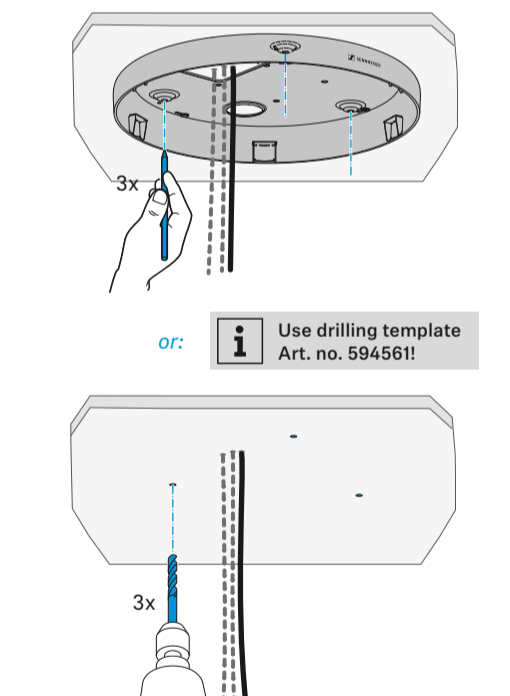

Surface Mounted

1. Attach safety rope.
2. Connect cable(s).
3. Lift microphone up towards ceiling.
4. Pull rope to tension.
5. Fasten microphone.

Suspended

VESA Mounted