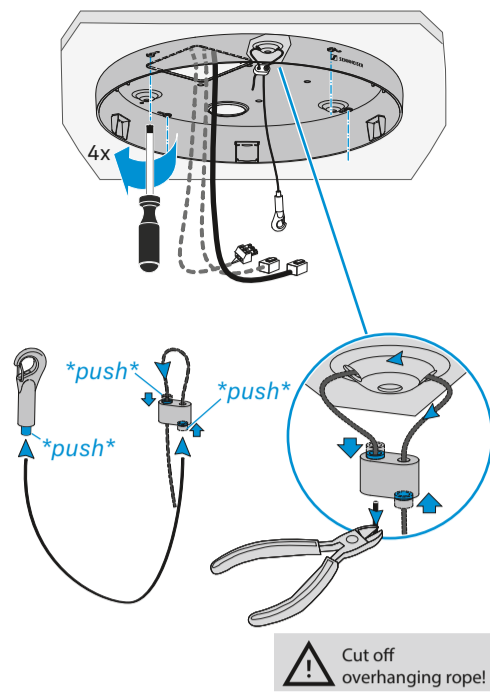

i Align with camera control.
Check 0° mark before fastening!

Swappable logo plate

Interfaces

- 1 Analog OUT
- 2 PoE Out / Dante II
- 3 Daisy Chain Status
- 4 PoE Staus
- 5 Reset
- 6 PoE IN / CTRL / Dante I

Flush Mounted

i Use drilling template Art. no. 594561!

i Plug and eyebolt are not included.

- 1. Attach safety ropes.
- 2. Connect cable(s).
- 3. Lift microphone up towards ceiling.
- 4. Pull ropes to tension.
- 5. Fasten microphone.

i Attach pipe clamps if needed (not included).

i Lefthand drive!

i Cut off overhanging rope!

i Attach safety rope and suspension ropes!
Follow mounting steps in chapter "Suspended".

Surface Mounted

1. Attach safety rope.
2. Connect cable(s).
3. Lift microphone up towards ceiling.
4. Pull rope to tension.
5. Fasten microphone.