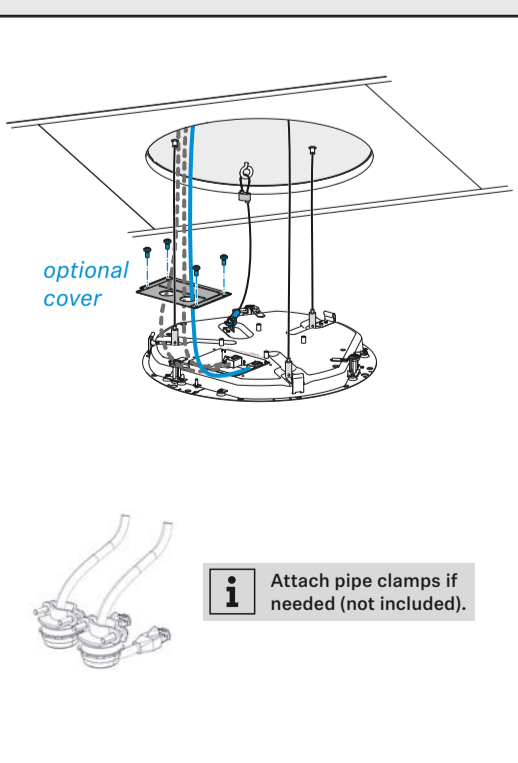

i Align with camera control.
Check 0° mark before fastening!

Swappable logo plate

Interfaces

- 1 Analog OUT
- 2 PoE Out / Dante II
- 3 Daisy Chain Status
- 4 PoE Staus
- 5 Reset
- 6 PoE IN / CTRL / Dante I

Flush Mounted

i Use drilling template Art. no. 594561!

i Plug and eyebolt are not included.

- 1. Attach safety ropes.
- 2. Connect cable(s).
- 3. Lift microphone up towards ceiling.
- 4. Pull ropes to tension.
- 5. Fasten microphone.

i Attach pipe clamps if needed (not included).

i Lefthand drive!

i Cut off overhanging rope!

i Attach safety rope and suspension ropes!
Follow mounting steps in chapter "Suspended".

Surface Mounted

1. Attach safety rope.
2. Connect cable(s).
3. Lift microphone up towards ceiling.
4. Pull rope to tension.
5. Fasten microphone.