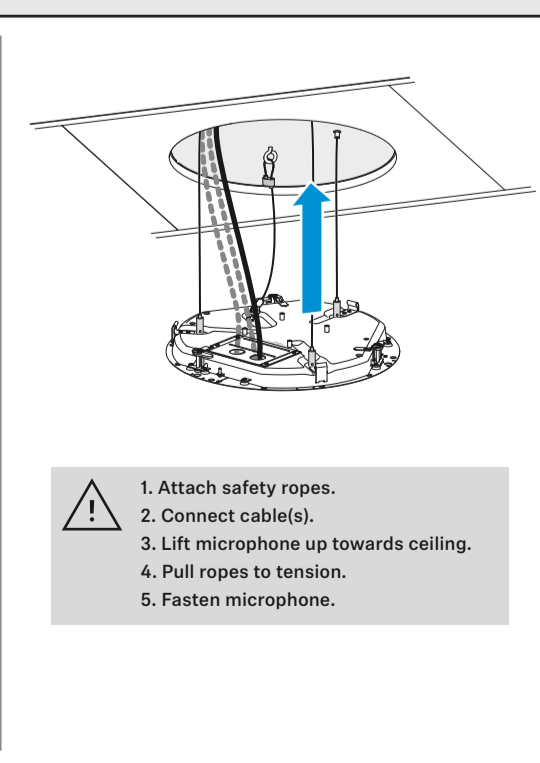

i Align with camera control.
Check 0° mark before fastening!

Swappable logo plate

Interfaces

- 1 Analog OUT
- 2 PoE Out / Dante II
- 3 Daisy Chain Status
- 4 PoE Staus
- 5 Reset
- 6 PoE IN / CTRL / Dante I

Flush Mounted

i Use drilling template Art. no. 594561!

i Plug and eyebolt are not included.

- 1. Attach safety ropes.
- 2. Connect cable(s).
- 3. Lift microphone up towards ceiling.
- 4. Pull ropes to tension.
- 5. Fasten microphone.

i Attach pipe clamps if needed (not included).

i Lefthand drive!

i Cut off overhanging rope!

i Attach safety rope and suspension ropes!
Follow mounting steps in chapter "Suspended".

Surface Mounted

1. Attach safety rope.
2. Connect cable(s).
3. Lift microphone up towards ceiling.
4. Pull rope to tension.
5. Fasten microphone.