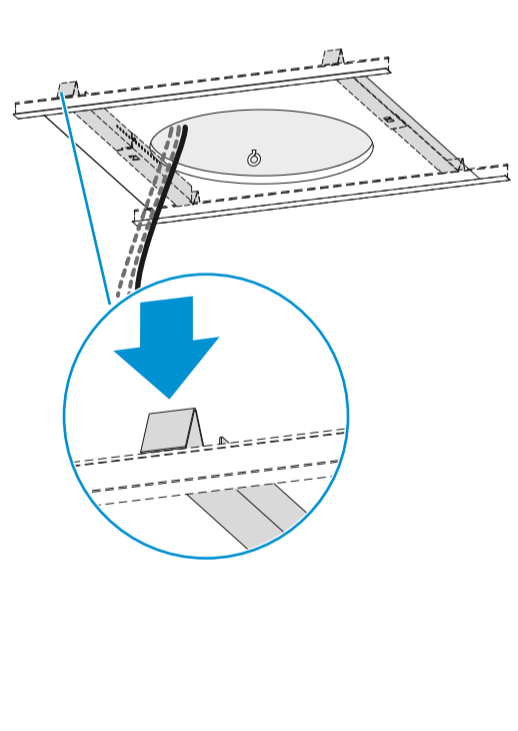

i Align with camera control.
Check 0° mark before fastening!

Swappable logo plate

Interfaces

- 1 Analog OUT
- 2 PoE Out / Dante II
- 3 Daisy Chain Status
- 4 PoE Staus
- 5 Reset
- 6 PoE IN / CTRL / Dante I

Flush Mounted

i Use drilling template Art. no. 594561!

i Plug and eyebolt are not included.

- 1. Attach safety ropes.
- 2. Connect cable(s).
- 3. Lift microphone up towards ceiling.
- 4. Pull ropes to tension.
- 5. Fasten microphone.