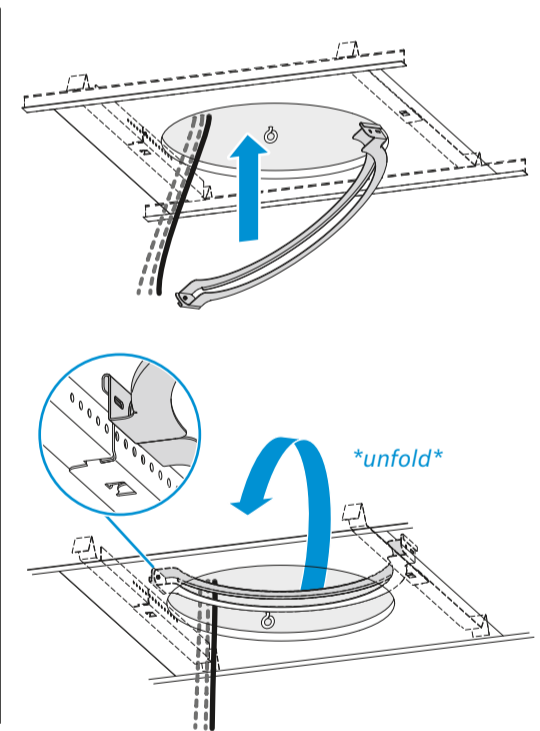

i Align with camera control.
Check 0° mark before fastening!

Swappable logo plate

Interfaces

- 1 Analog OUT
- 2 PoE Out / Dante II
- 3 Daisy Chain Status
- 4 PoE Staus
- 5 Reset
- 6 PoE IN / CTRL / Dante I

Flush Mounted

i Use drilling template Art. no. 594561!

i Plug and eyebolt are not included.

- 1. Attach safety ropes.
- 2. Connect cable(s).
- 3. Lift microphone up towards ceiling.
- 4. Pull ropes to tension.
- 5. Fasten microphone.