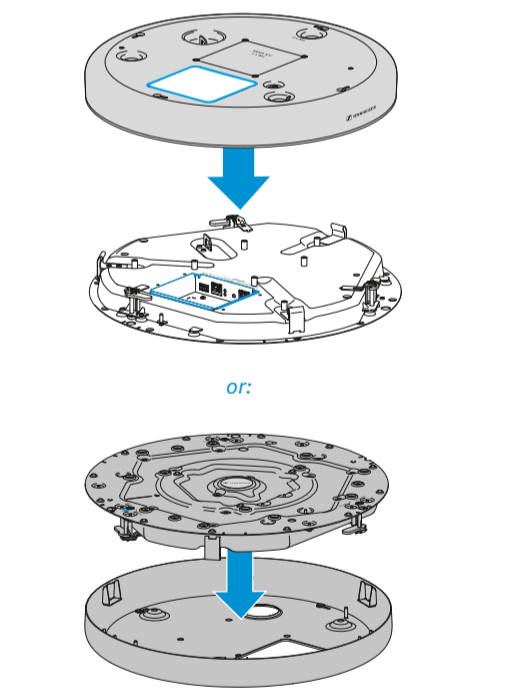

Surface Mounted

1. Attach safety rope.
2. Connect cable(s).
3. Lift microphone up towards ceiling.
4. Pull rope to tension.
5. Fasten microphone.

Suspended

VESA Mounted