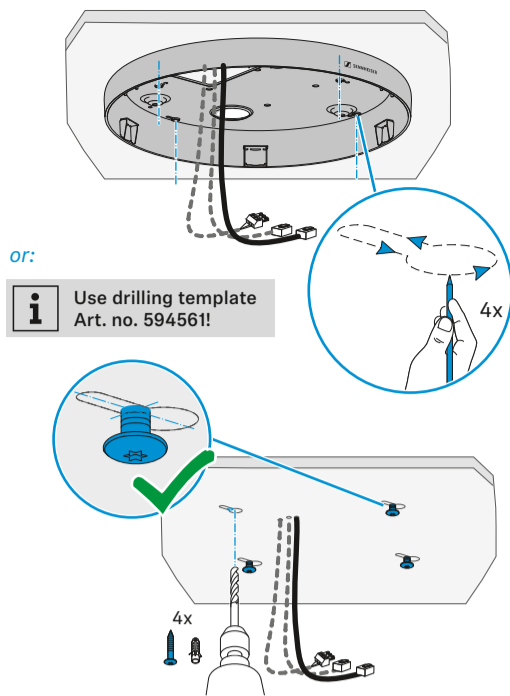

i Align with camera control.
Check 0° mark before fastening!

Swappable logo plate

Interfaces

- 1 Analog OUT
- 2 PoE Out / Dante II
- 3 Daisy Chain Status
- 4 PoE Staus
- 5 Reset
- 6 PoE IN / CTRL / Dante I

Flush Mounted

i Use drilling template Art. no. 594561!

i Plug and eyebolt are not included.

- 1. Attach safety ropes.
- 2. Connect cable(s).
- 3. Lift microphone up towards ceiling.
- 4. Pull ropes to tension.
- 5. Fasten microphone.

i Attach pipe clamps if needed (not included).

i Lefthand drive!

i Cut off overhanging rope!

i Attach safety rope and suspension ropes!
Follow mounting steps in chapter "Suspended".

Surface Mounted

1. Attach safety rope.
2. Connect cable(s).
3. Lift microphone up towards ceiling.
4. Pull rope to tension.
5. Fasten microphone.