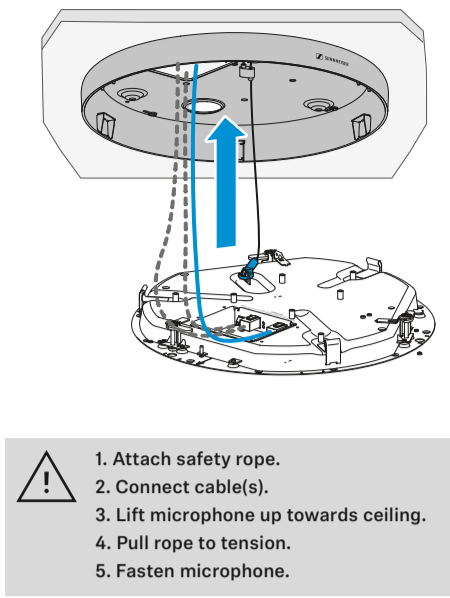

i Align with camera control.
Check 0° mark before fastening!

Swappable logo plate

Interfaces

- 1 Analog OUT
- 2 PoE Out / Dante II
- 3 Daisy Chain Status
- 4 PoE Staus
- 5 Reset
- 6 PoE IN / CTRL / Dante I

Flush Mounted

i Use drilling template Art. no. 594561!

i Plug and eyebolt are not included.

- 1. Attach safety ropes.
- 2. Connect cable(s).
- 3. Lift microphone up towards ceiling.
- 4. Pull ropes to tension.
- 5. Fasten microphone.

i Attach pipe clamps if needed (not included).

i Lefthand drive!

i Cut off overhanging rope!

i Attach safety rope and suspension ropes!
Follow mounting steps in chapter "Suspended".

Surface Mounted

1. Attach safety rope.
2. Connect cable(s).
3. Lift microphone up towards ceiling.
4. Pull rope to tension.
5. Fasten microphone.