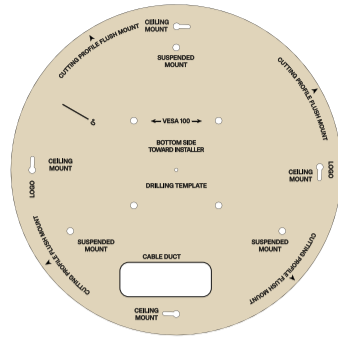

i Use drilling template Art. no. 594561!

i Check Quick Guide Art. no. 592867 for scope of delivery!