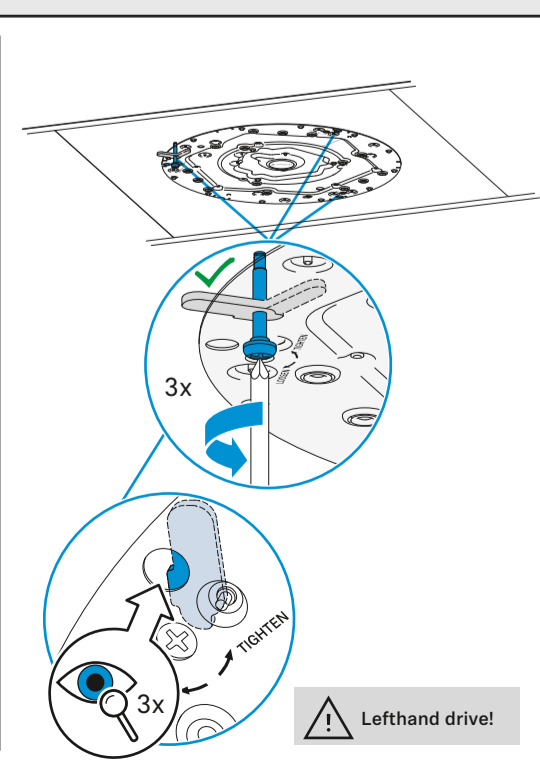

i Align with camera control.
Check 0° mark before fastening!

Swappable logo plate

Interfaces

- 1 Analog OUT
- 2 PoE Out / Dante II
- 3 Daisy Chain Status
- 4 PoE Staus
- 5 Reset
- 6 PoE IN / CTRL / Dante I

Flush Mounted

i Use drilling template Art. no. 594561!

i Plug and eyebolt are not included.

- 1. Attach safety ropes.
- 2. Connect cable(s).
- 3. Lift microphone up towards ceiling.
- 4. Pull ropes to tension.
- 5. Fasten microphone.

i Attach pipe clamps if needed (not included).

i Lefthand drive!

i Cut off overhanging rope!

i Attach safety rope and suspension ropes!
Follow mounting steps in chapter "Suspended".

Surface Mounted

1. Attach safety rope.
2. Connect cable(s).
3. Lift microphone up towards ceiling.
4. Pull rope to tension.
5. Fasten microphone.