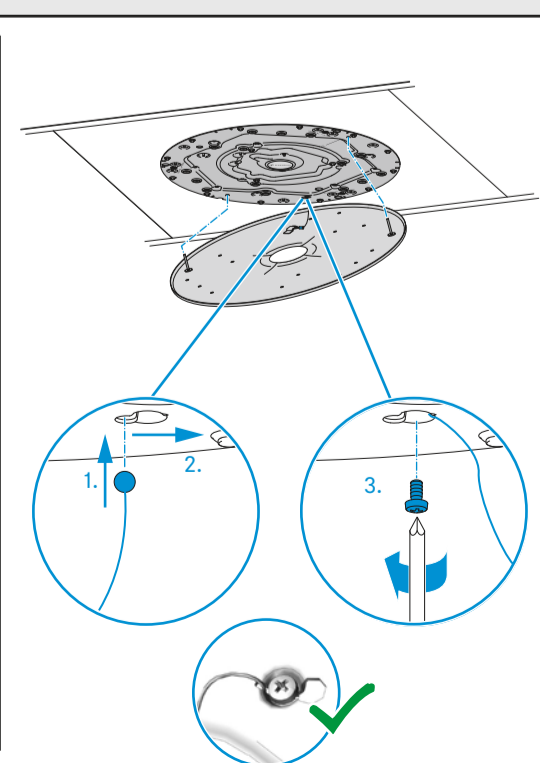

i Align with camera control.
Check 0° mark before fastening!

Swappable logo plate

Interfaces

- 1 Analog OUT
- 2 PoE Out / Dante II
- 3 Daisy Chain Status
- 4 PoE Staus
- 5 Reset
- 6 PoE IN / CTRL / Dante I

Flush Mounted

i Use drilling template Art. no. 594561!

i Plug and eyebolt are not included.

- 1. Attach safety ropes.
- 2. Connect cable(s).
- 3. Lift microphone up towards ceiling.
- 4. Pull ropes to tension.
- 5. Fasten microphone.

i Attach pipe clamps if needed (not included).

i Lefthand drive!

i Cut off overhanging rope!

i Attach safety rope and suspension ropes!
Follow mounting steps in chapter "Suspended".

Surface Mounted

1. Attach safety rope.
2. Connect cable(s).
3. Lift microphone up towards ceiling.
4. Pull rope to tension.
5. Fasten microphone.