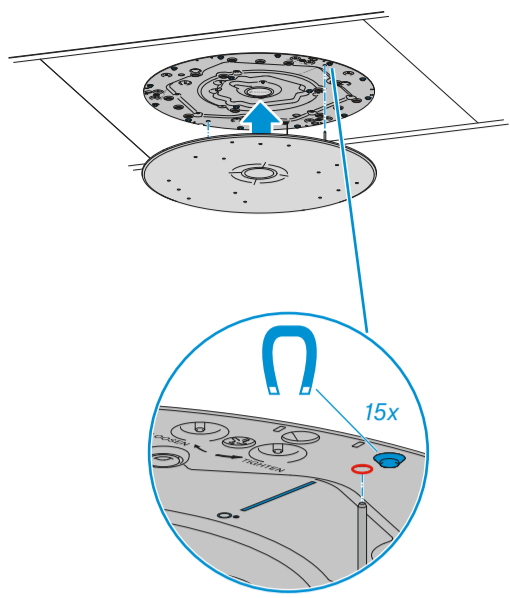

i Align with camera control.
Check 0° mark before fastening!

Swappable logo plate

Interfaces

- 1 Analog OUT
- 2 PoE Out / Dante II
- 3 Daisy Chain Status
- 4 PoE Staus
- 5 Reset
- 6 PoE IN / CTRL / Dante I

Flush Mounted

i Use drilling template Art. no. 594561!

i Plug and eyebolt are not included.

- 1. Attach safety ropes.
- 2. Connect cable(s).
- 3. Lift microphone up towards ceiling.
- 4. Pull ropes to tension.
- 5. Fasten microphone.

i Attach pipe clamps if needed (not included).

i Lefthand drive!

i Cut off overhanging rope!

i Attach safety rope and suspension ropes!
Follow mounting steps in chapter "Suspended".

Surface Mounted

1. Attach safety rope.
2. Connect cable(s).
3. Lift microphone up towards ceiling.
4. Pull rope to tension.
5. Fasten microphone.