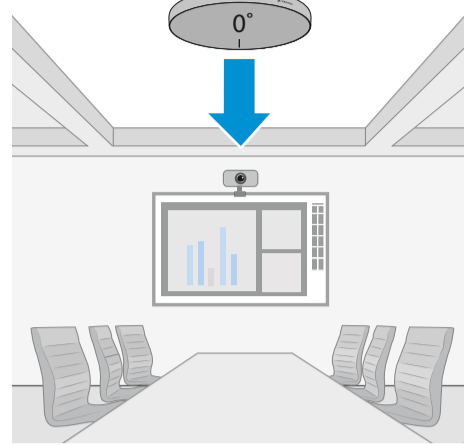

i Align with camera control.
Check 0° mark before fastening!

Swappable logo plate

Interfaces

- 1 Analog OUT
- 2 PoE Out / Dante II
- 3 Daisy Chain Status
- 4 PoE Staus
- 5 Reset
- 6 PoE IN / CTRL / Dante I