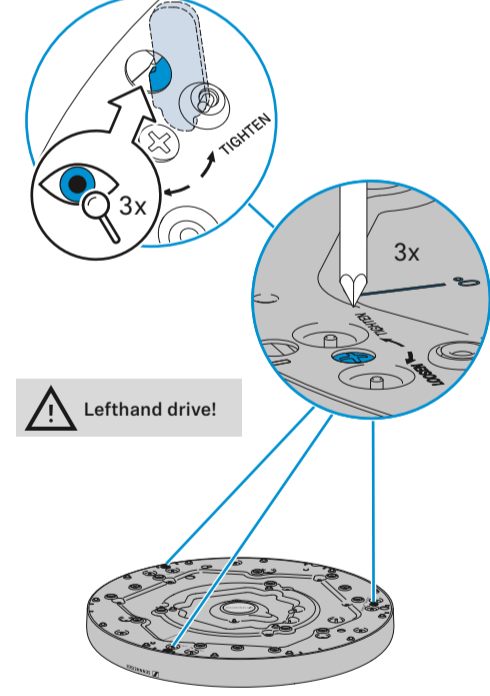

Surface Mounted

1. Attach safety rope.
2. Connect cable(s).
3. Lift microphone up towards ceiling.
4. Pull rope to tension.
5. Fasten microphone.

Suspended

VESA Mounted