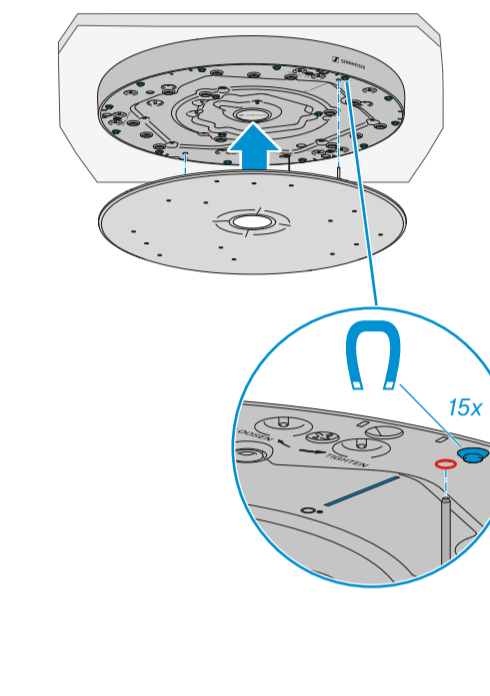

i Align with camera control.
Check 0° mark before fastening!

Swappable logo plate

Interfaces

- 1 Analog OUT
- 2 PoE Out / Dante II
- 3 Daisy Chain Status
- 4 PoE Staus
- 5 Reset
- 6 PoE IN / CTRL / Dante I

Flush Mounted

i Use drilling template Art. no. 594561!

i Plug and eyebolt are not included.

- 1. Attach safety ropes.
- 2. Connect cable(s).
- 3. Lift microphone up towards ceiling.
- 4. Pull ropes to tension.
- 5. Fasten microphone.

i Attach pipe clamps if needed (not included).

i Lefthand drive!

i Cut off overhanging rope!

i Attach safety rope and suspension ropes!
Follow mounting steps in chapter "Suspended".

Surface Mounted

1. Attach safety rope.
2. Connect cable(s).
3. Lift microphone up towards ceiling.
4. Pull rope to tension.
5. Fasten microphone.