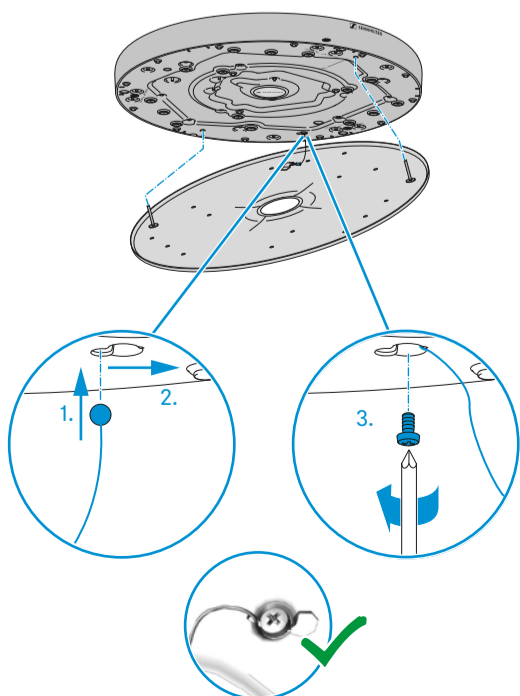

Surface Mounted

1. Attach safety rope.
2. Connect cable(s).
3. Lift microphone up towards ceiling.
4. Pull rope to tension.
5. Fasten microphone.

Suspended

VESA Mounted