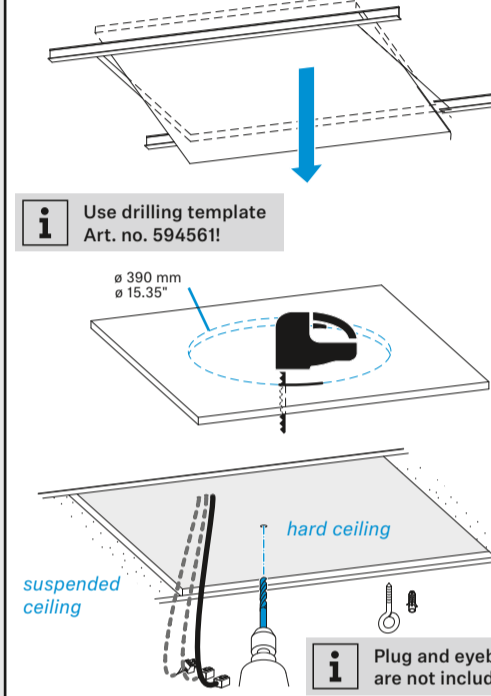

i Align with camera control.
Check 0° mark before fastening!

Swappable logo plate

Interfaces

- 1 Analog OUT
- 2 PoE Out / Dante II
- 3 Daisy Chain Status
- 4 PoE Staus
- 5 Reset
- 6 PoE IN / CTRL / Dante I

Flush Mounted

i Use drilling template Art. no. 594561!

i Plug and eyebolt are not included.

- 1. Attach safety ropes.
- 2. Connect cable(s).
- 3. Lift microphone up towards ceiling.
- 4. Pull ropes to tension.
- 5. Fasten microphone.