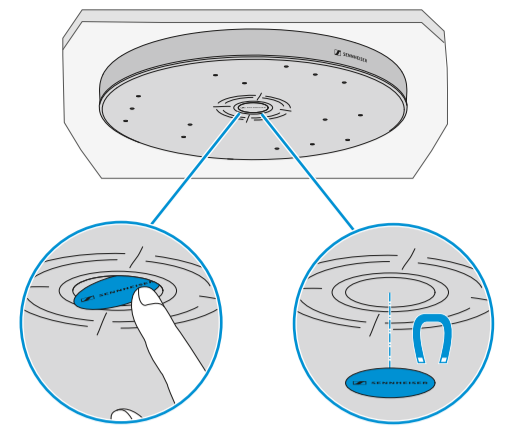

i Align with camera control.
Check 0° mark before fastening!

Swappable logo plate

Interfaces

- 1 Analog OUT
- 2 PoE Out / Dante II
- 3 Daisy Chain Status
- 4 PoE Staus
- 5 Reset
- 6 PoE IN / CTRL / Dante I

Flush Mounted

i Use drilling template Art. no. 594561!

i Plug and eyebolt are not included.

- 1. Attach safety ropes.
- 2. Connect cable(s).
- 3. Lift microphone up towards ceiling.
- 4. Pull ropes to tension.
- 5. Fasten microphone.