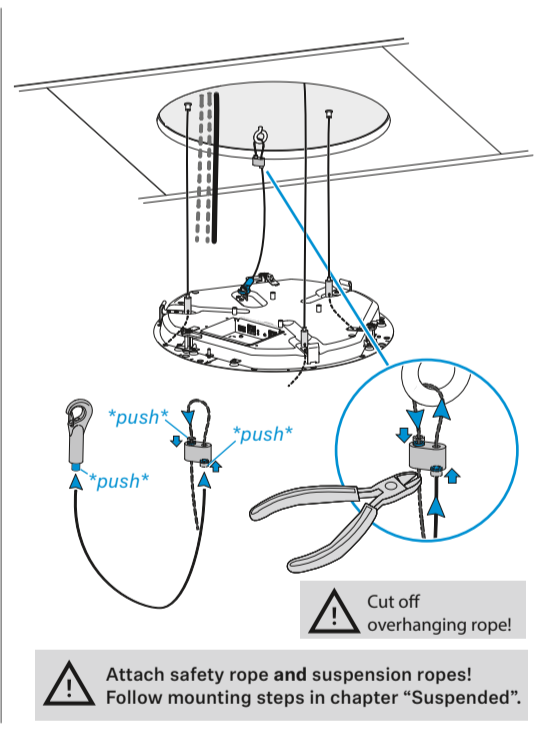

i Align with camera control.
Check 0° mark before fastening!

Swappable logo plate

Interfaces

- 1 Analog OUT
- 2 PoE Out / Dante II
- 3 Daisy Chain Status
- 4 PoE Staus
- 5 Reset
- 6 PoE IN / CTRL / Dante I

Flush Mounted

i Use drilling template Art. no. 594561!

i Plug and eyebolt are not included.

- 1. Attach safety ropes.
- 2. Connect cable(s).
- 3. Lift microphone up towards ceiling.
- 4. Pull ropes to tension.
- 5. Fasten microphone.

i Attach pipe clamps if needed (not included).

i Lefthand drive!

i Cut off overhanging rope!

i Attach safety rope and suspension ropes!
Follow mounting steps in chapter "Suspended".

Surface Mounted

1. Attach safety rope.
2. Connect cable(s).
3. Lift microphone up towards ceiling.
4. Pull rope to tension.
5. Fasten microphone.