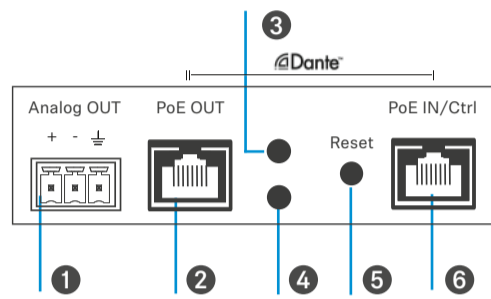

i Align with camera control.
Check 0° mark before fastening!

Swappable logo plate

Interfaces

- 1 Analog OUT
- 2 PoE Out / Dante II
- 3 Daisy Chain Status
- 4 PoE Staus
- 5 Reset
- 6 PoE IN / CTRL / Dante I

Flush Mounted

i Use drilling template Art. no. 594561!

i Plug and eyebolt are not included.

- 1. Attach safety ropes.
- 2. Connect cable(s).
- 3. Lift microphone up towards ceiling.
- 4. Pull ropes to tension.
- 5. Fasten microphone.