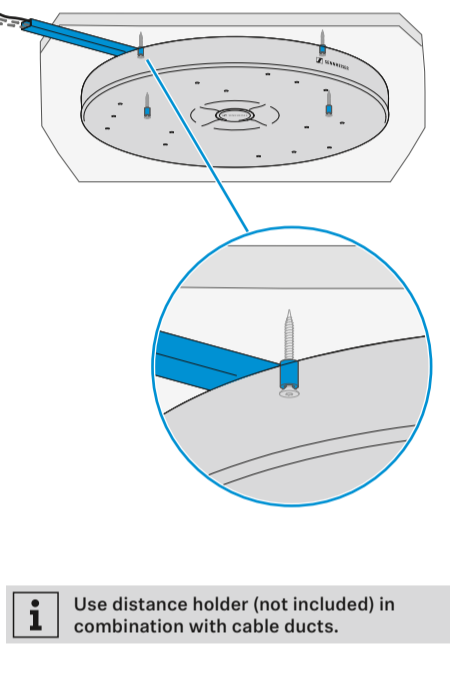

i Align with camera control.
Check 0° mark before fastening!

Swappable logo plate

Interfaces

- 1 Analog OUT
- 2 PoE Out / Dante II
- 3 Daisy Chain Status
- 4 PoE Staus
- 5 Reset
- 6 PoE IN / CTRL / Dante I

Flush Mounted

i Use drilling template Art. no. 594561!

i Plug and eyebolt are not included.

- 1. Attach safety ropes.
- 2. Connect cable(s).
- 3. Lift microphone up towards ceiling.
- 4. Pull ropes to tension.
- 5. Fasten microphone.

i Attach pipe clamps if needed (not included).

i Lefthand drive!

i Cut off overhanging rope!

i Attach safety rope and suspension ropes!
Follow mounting steps in chapter "Suspended".

Surface Mounted

1. Attach safety rope.
2. Connect cable(s).
3. Lift microphone up towards ceiling.
4. Pull rope to tension.
5. Fasten microphone.