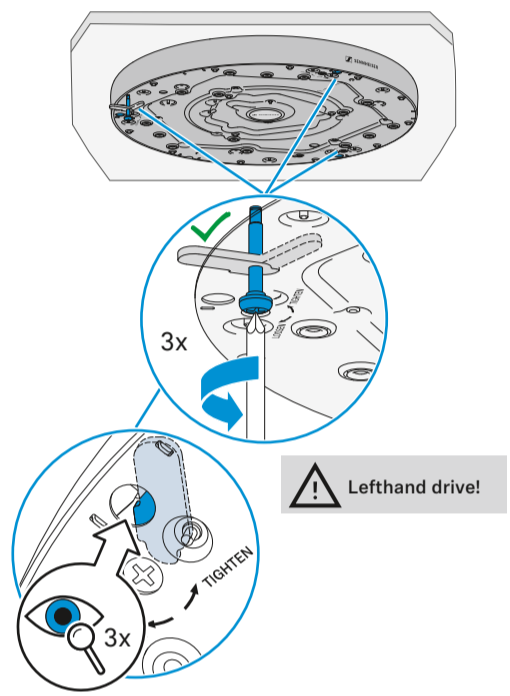

i Align with camera control.
Check 0° mark before fastening!

Swappable logo plate

Interfaces

- 1 Analog OUT
- 2 PoE Out / Dante II
- 3 Daisy Chain Status
- 4 PoE Staus
- 5 Reset
- 6 PoE IN / CTRL / Dante I

Flush Mounted

i Use drilling template Art. no. 594561!

i Plug and eyebolt are not included.

- 1. Attach safety ropes.
- 2. Connect cable(s).
- 3. Lift microphone up towards ceiling.
- 4. Pull ropes to tension.
- 5. Fasten microphone.

i Attach pipe clamps if needed (not included).

i Lefthand drive!

i Cut off overhanging rope!

i Attach safety rope and suspension ropes!
Follow mounting steps in chapter "Suspended".

Surface Mounted

1. Attach safety rope.
2. Connect cable(s).
3. Lift microphone up towards ceiling.
4. Pull rope to tension.
5. Fasten microphone.