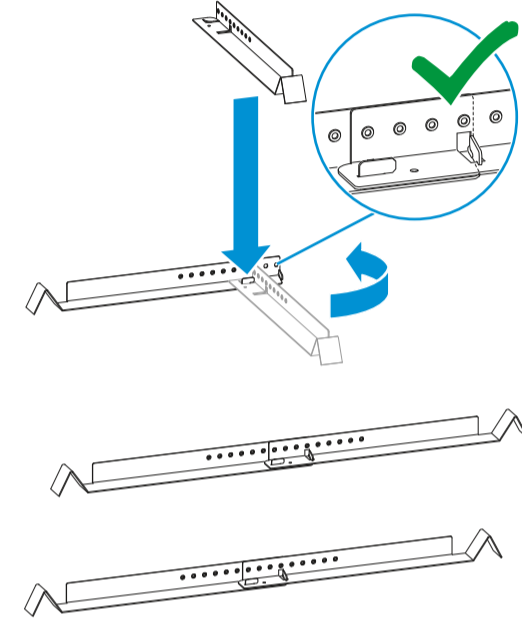

i Align with camera control.
Check 0° mark before fastening!

Swappable logo plate

Interfaces

- 1 Analog OUT
- 2 PoE Out / Dante II
- 3 Daisy Chain Status
- 4 PoE Staus
- 5 Reset
- 6 PoE IN / CTRL / Dante I

Flush Mounted

i Use drilling template Art. no. 594561!

i Plug and eyebolt are not included.

- 1. Attach safety ropes.
- 2. Connect cable(s).
- 3. Lift microphone up towards ceiling.
- 4. Pull ropes to tension.
- 5. Fasten microphone.

i Attach pipe clamps if needed (not included).

i Lefthand drive!

i Cut off overhanging rope!

i Attach safety rope and suspension ropes!
Follow mounting steps in chapter "Suspended".

Surface Mounted

1. Attach safety rope.
2. Connect cable(s).
3. Lift microphone up towards ceiling.
4. Pull rope to tension.
5. Fasten microphone.