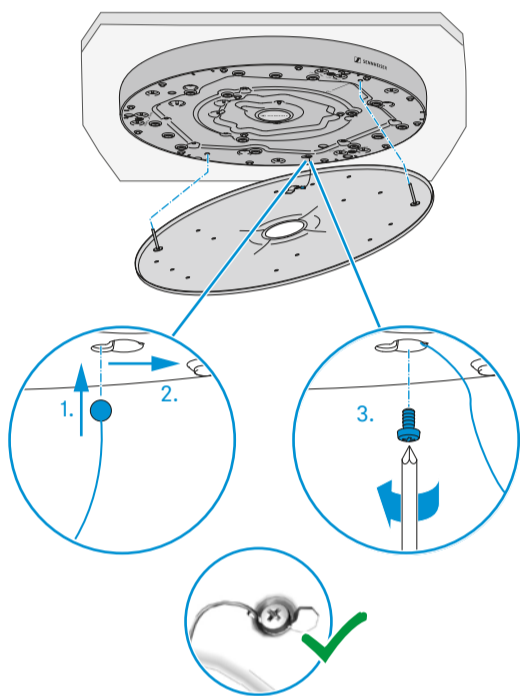

i Align with camera control.
Check 0° mark before fastening!

Swappable logo plate

Interfaces

- 1 Analog OUT
- 2 PoE Out / Dante II
- 3 Daisy Chain Status
- 4 PoE Staus
- 5 Reset
- 6 PoE IN / CTRL / Dante I

Flush Mounted

i Use drilling template Art. no. 594561!

i Plug and eyebolt are not included.

- 1. Attach safety ropes.
- 2. Connect cable(s).
- 3. Lift microphone up towards ceiling.
- 4. Pull ropes to tension.
- 5. Fasten microphone.

i Attach pipe clamps if needed (not included).

i Lefthand drive!

i Cut off overhanging rope!

i Attach safety rope and suspension ropes!
Follow mounting steps in chapter "Suspended".

Surface Mounted

1. Attach safety rope.
2. Connect cable(s).
3. Lift microphone up towards ceiling.
4. Pull rope to tension.
5. Fasten microphone.