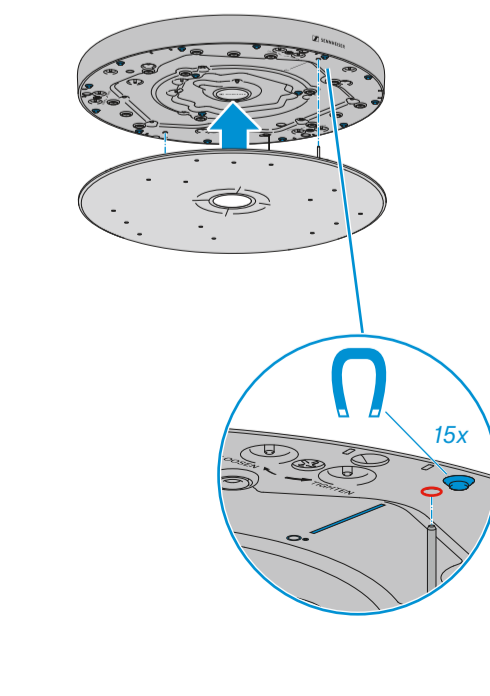

Surface Mounted

1. Attach safety rope.
2. Connect cable(s).
3. Lift microphone up towards ceiling.
4. Pull rope to tension.
5. Fasten microphone.

Suspended

VESA Mounted