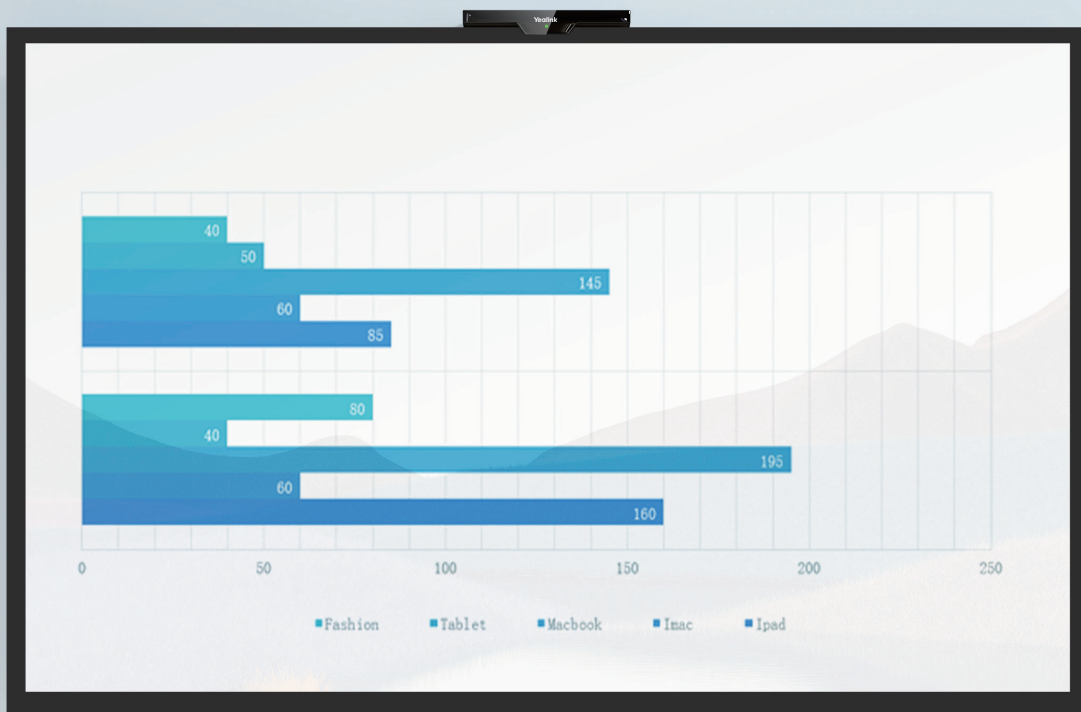

Simple Set up, Easy Plug and Play

Plug & play allows users to enjoy instant content sharing. No extra software or driver is required, simply plug in WPP30 into the devices, and your idea is ready to be presented.

Touch & go, just click the button and start collaboration right away.

Present Wirelessly, WPP30 saves time for setting up additional cables between TV and conference table, bringing a clean and tidy meeting space.

Work with Most Devices, free collaboration on most devices with full featured USB-C Port.

*Available on devices with full featured USB-C Port